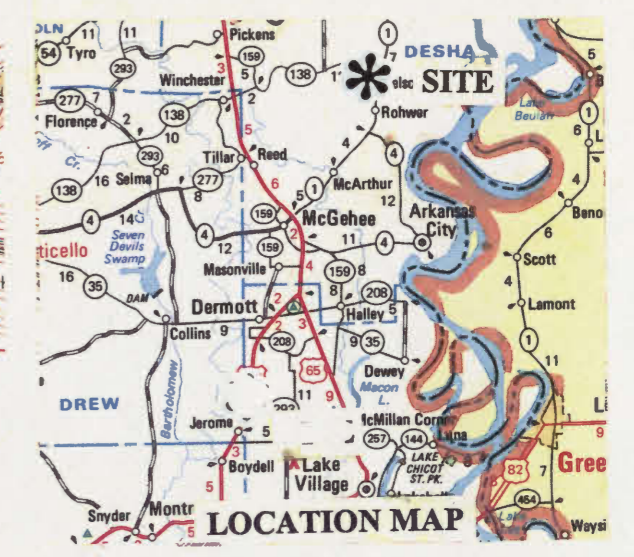

**ROHWER, ARKANSAS
DESHA COUNTY**

ROHWER RELOCATION CENTER

CAMP OPENED SEPTEMBER 17, 1942
 CAMP CLOSED NOVEMBER 30, 1945
 (360 LEFT FOR WEST COAST ON 11/30/45)
 FIRST TO ARRIVE FROM STOCKTON, CA.
 RAY D. JOHNSON : PROJECT DIRECTOR
 PEAK POPULATION 8,567

SANTA ANITA	4,419
STOCKTON	3,813
OTHERS	2

11,926 WERE THERE AT ONE TIME OR ANOTHER
 2,482 TRANSFERRED IN JUNE 1944 WHEN JEROME WRA CAMP CLOSED
 875-900 SOLDIERS SERVED FROM CAMP ROHWER

← **CAMP SITE**

**ROHWER WRA CAMP
DESHA COUNTY, ARKANSAS**

KELSO, ARK.
 SE/ DUMAS 15' QUADRANGLE
 N3345—W9115/7.5

QUADRANGLE LOCATION

1969