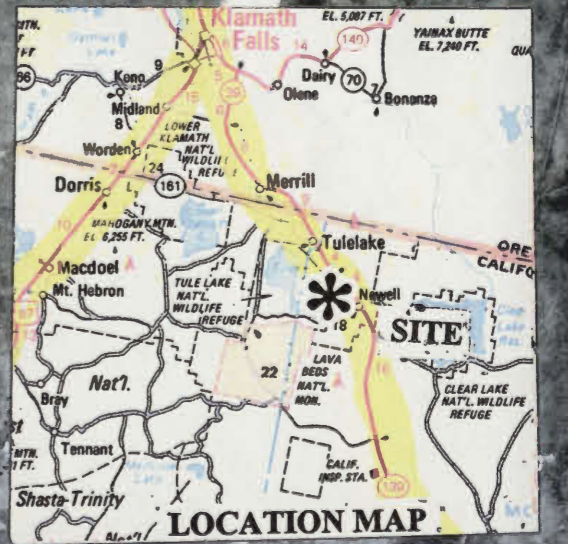

PROJECT BOUNDARY

CAMP SITE

TULE LAKE WRA PROJECT
MODOC CO. NEWELL, CALIF.