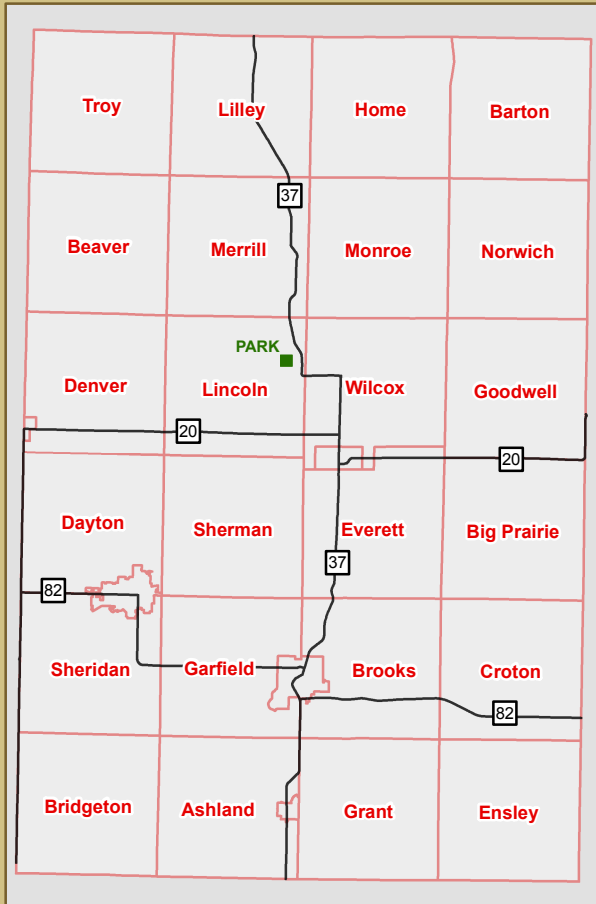

Diamond Lake County Park

3351 N. Mundy Ave, White Cloud, MI 49349
Lincoln Township

Newaygo County

For reservations and information
call (231) 689-7340 or visit
www.countyofnewaygo.com/parks