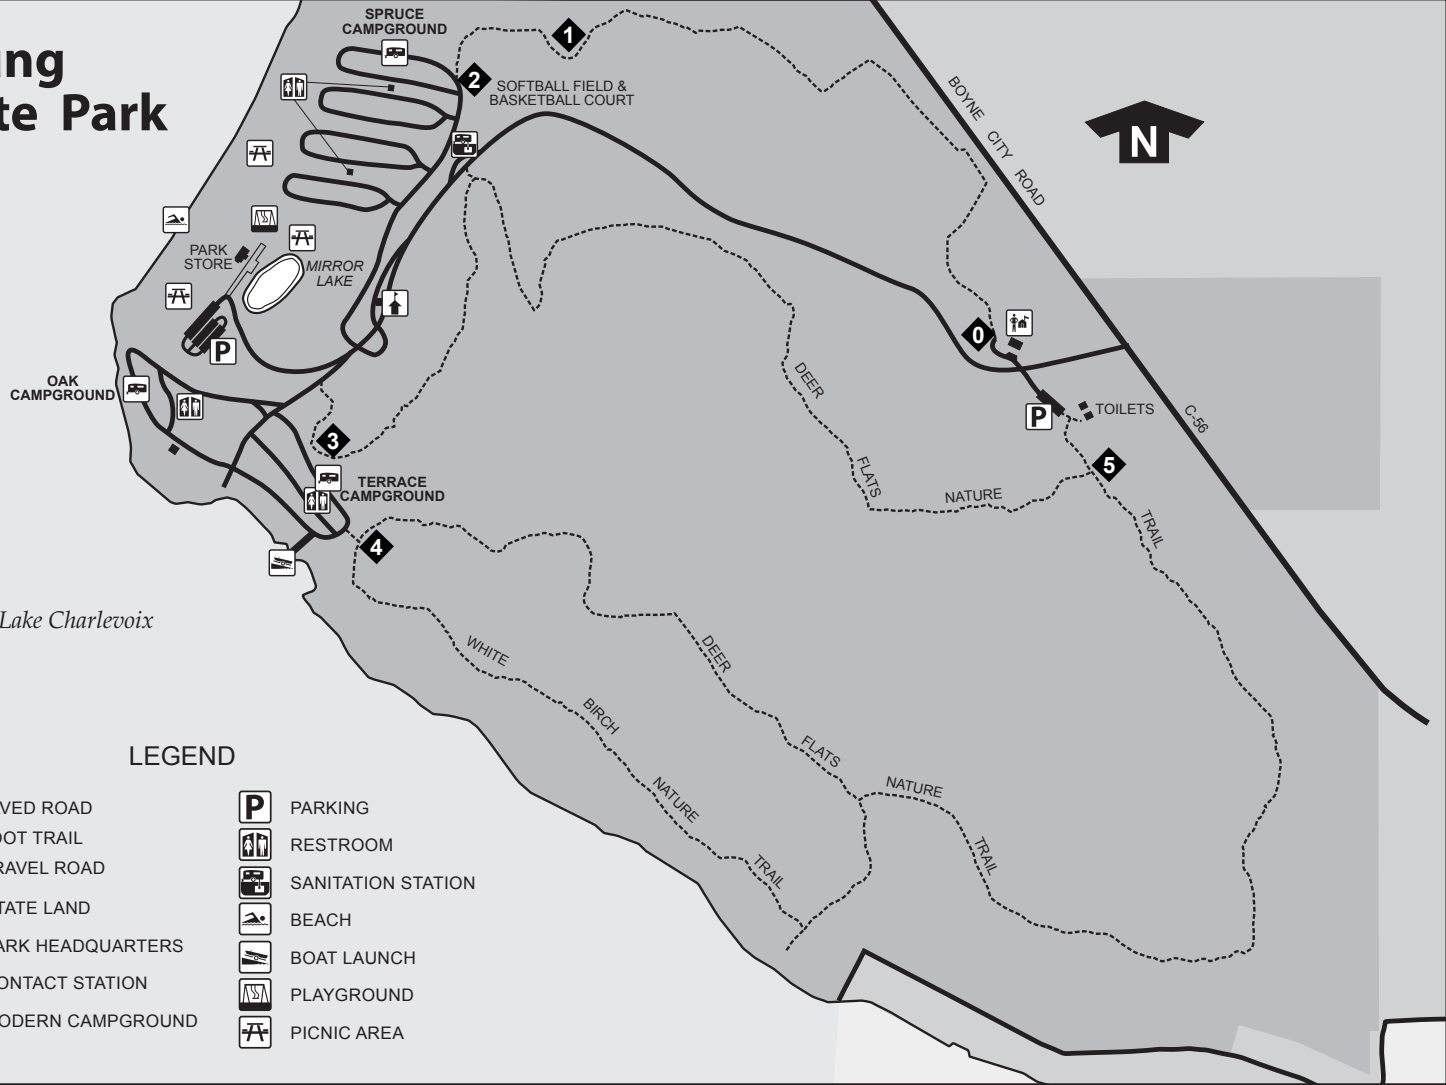

Young State Park

LEGEND

- | | | | |
|--|-------------------|--|--------------------|
| | PAVED ROAD | | PARKING |
| | FOOT TRAIL | | RESTROOM |
| | GRAVEL ROAD | | SANITATION STATION |
| | STATE LAND | | BEACH |
| | PARK HEADQUARTERS | | BOAT LAUNCH |
| | CONTACT STATION | | PLAYGROUND |
| | MODERN CAMPGROUND | | PICNIC AREA |