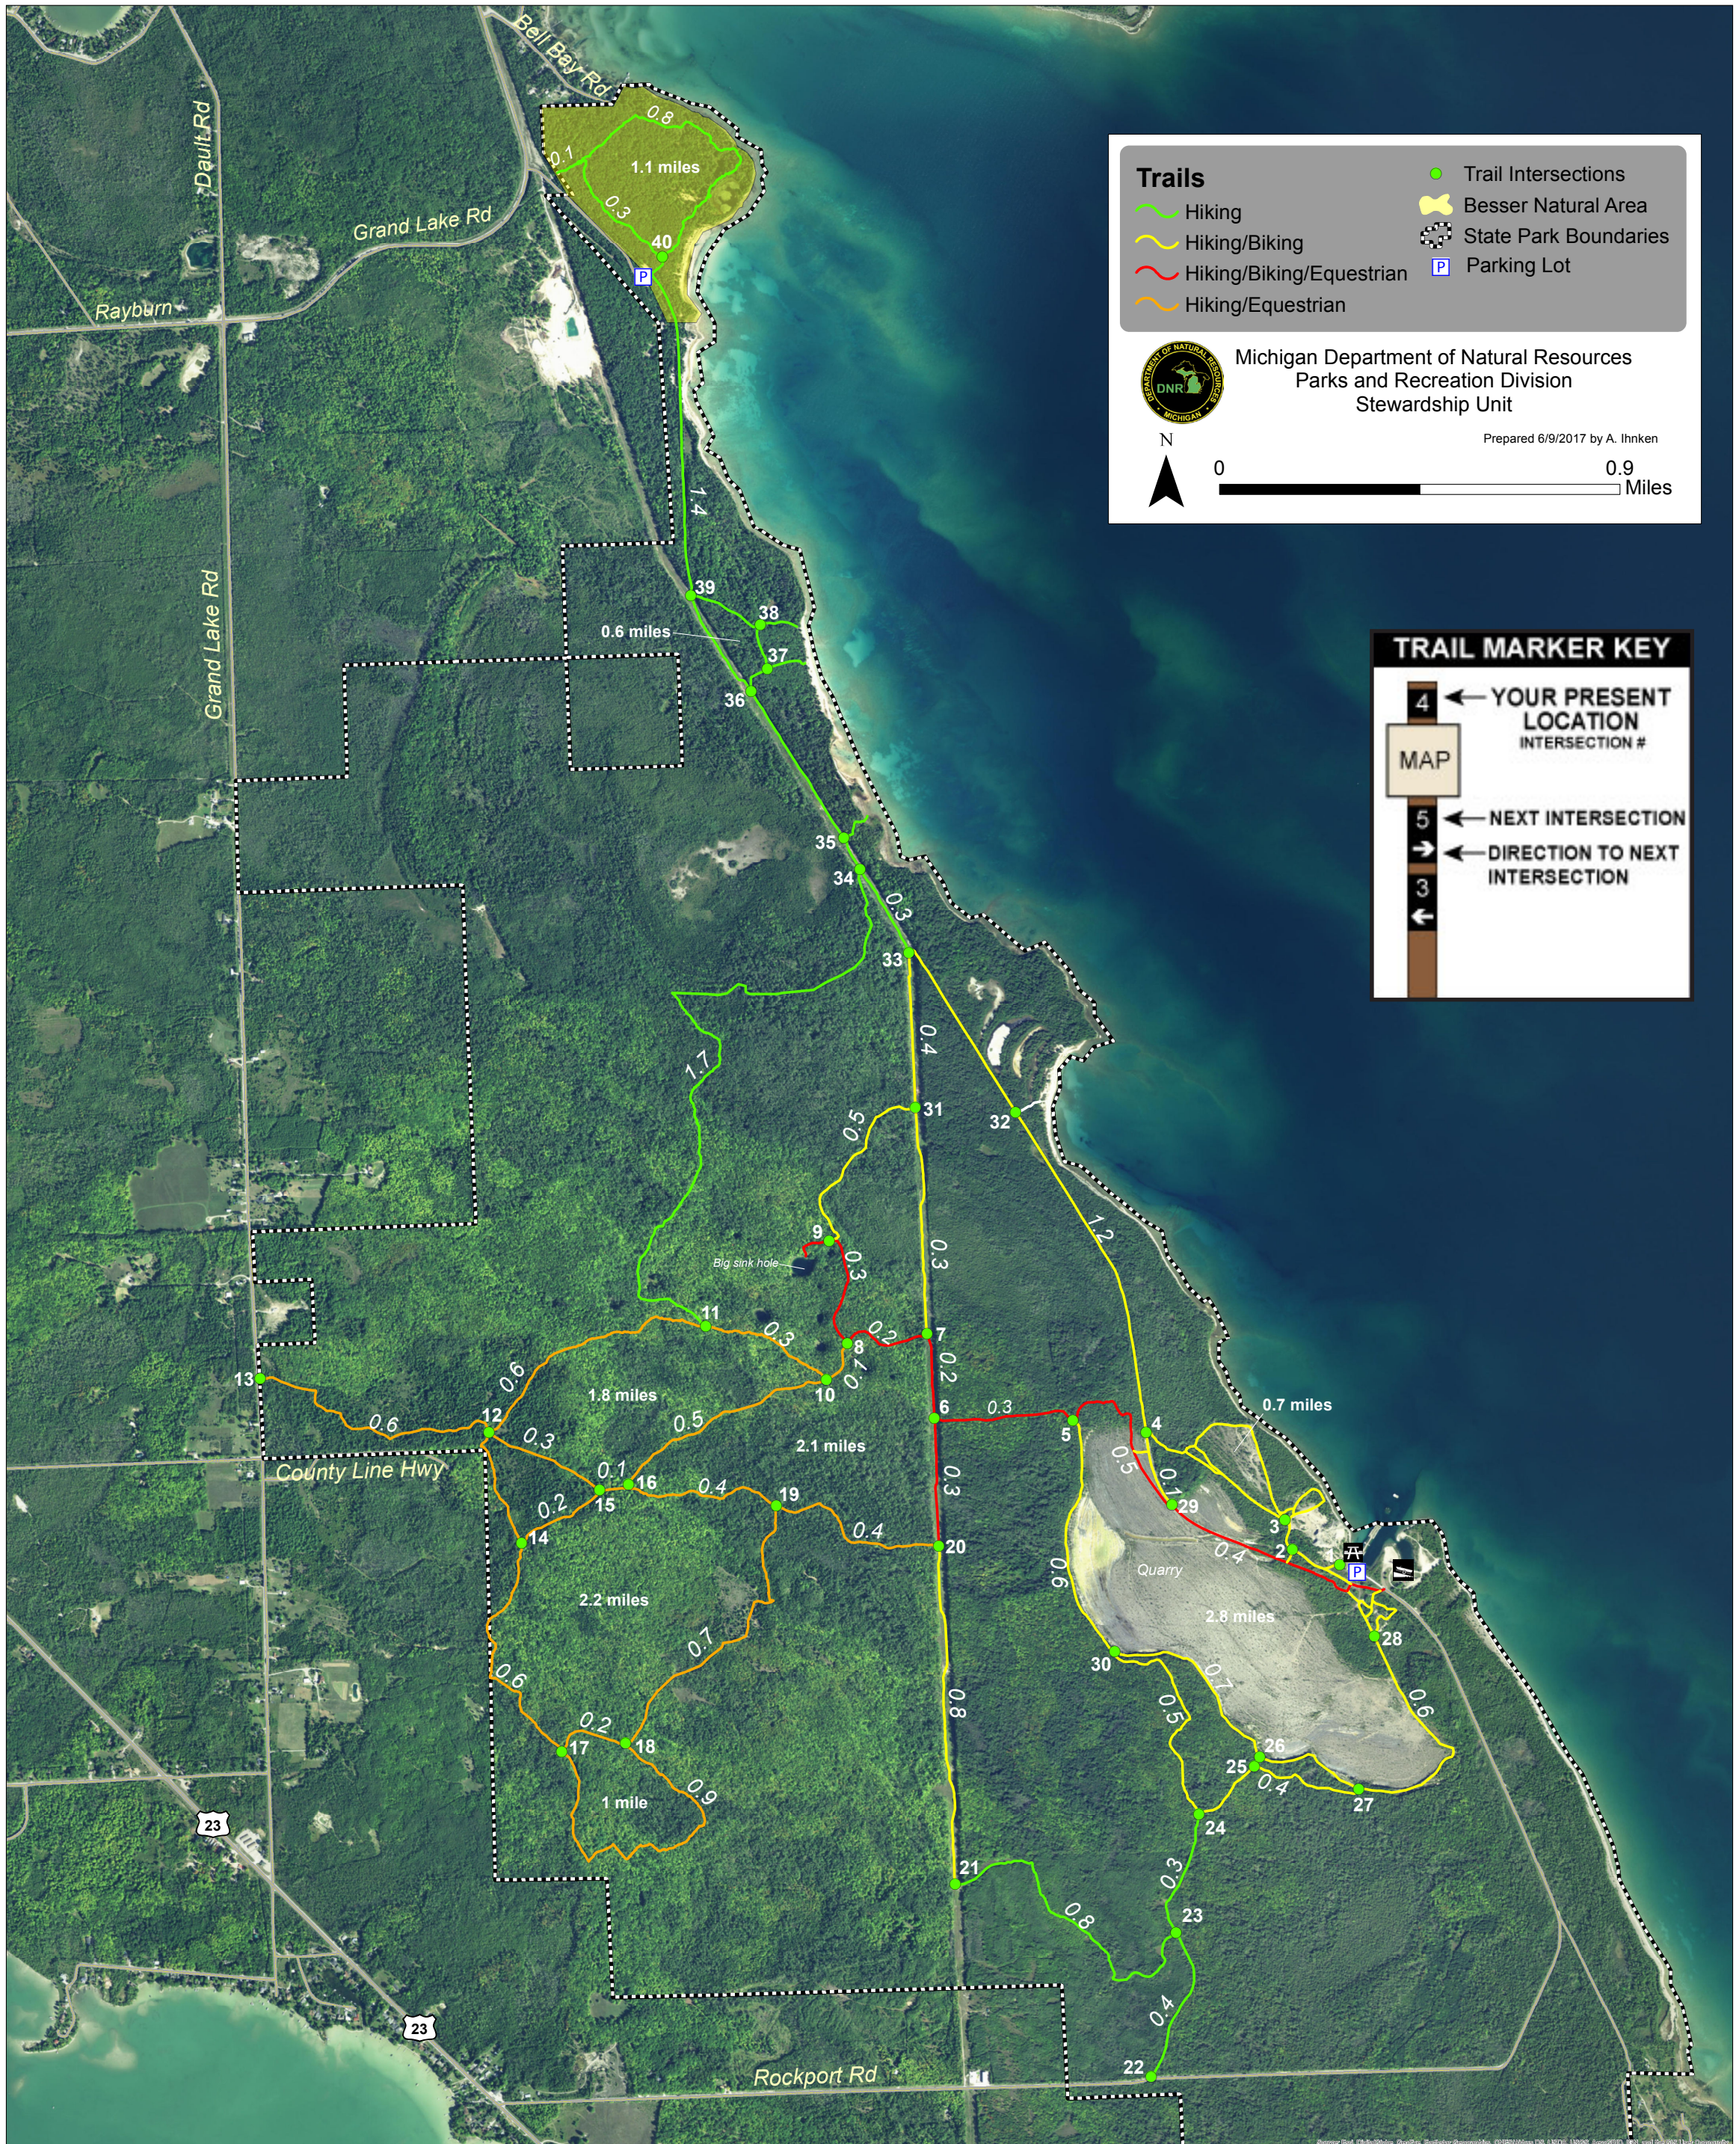

# ROCKPORT RECREATION AREA TRAILS

**Trails**

- Hiking
- Hiking/Biking
- Hiking/Biking/Equestrian
- Hiking/Equestrian

Trail Intersections

- Besser Natural Area
- State Park Boundaries
- Parking Lot

Michigan Department of Natural Resources  
Parks and Recreation Division  
Stewardship Unit

Prepared 6/9/2017 by A. Ihnken

0 0.9 Miles

**TRAIL MARKER KEY**

4 ← YOUR PRESENT LOCATION INTERSECTION #

MAP

5 ← NEXT INTERSECTION

→ ← DIRECTION TO NEXT INTERSECTION

3