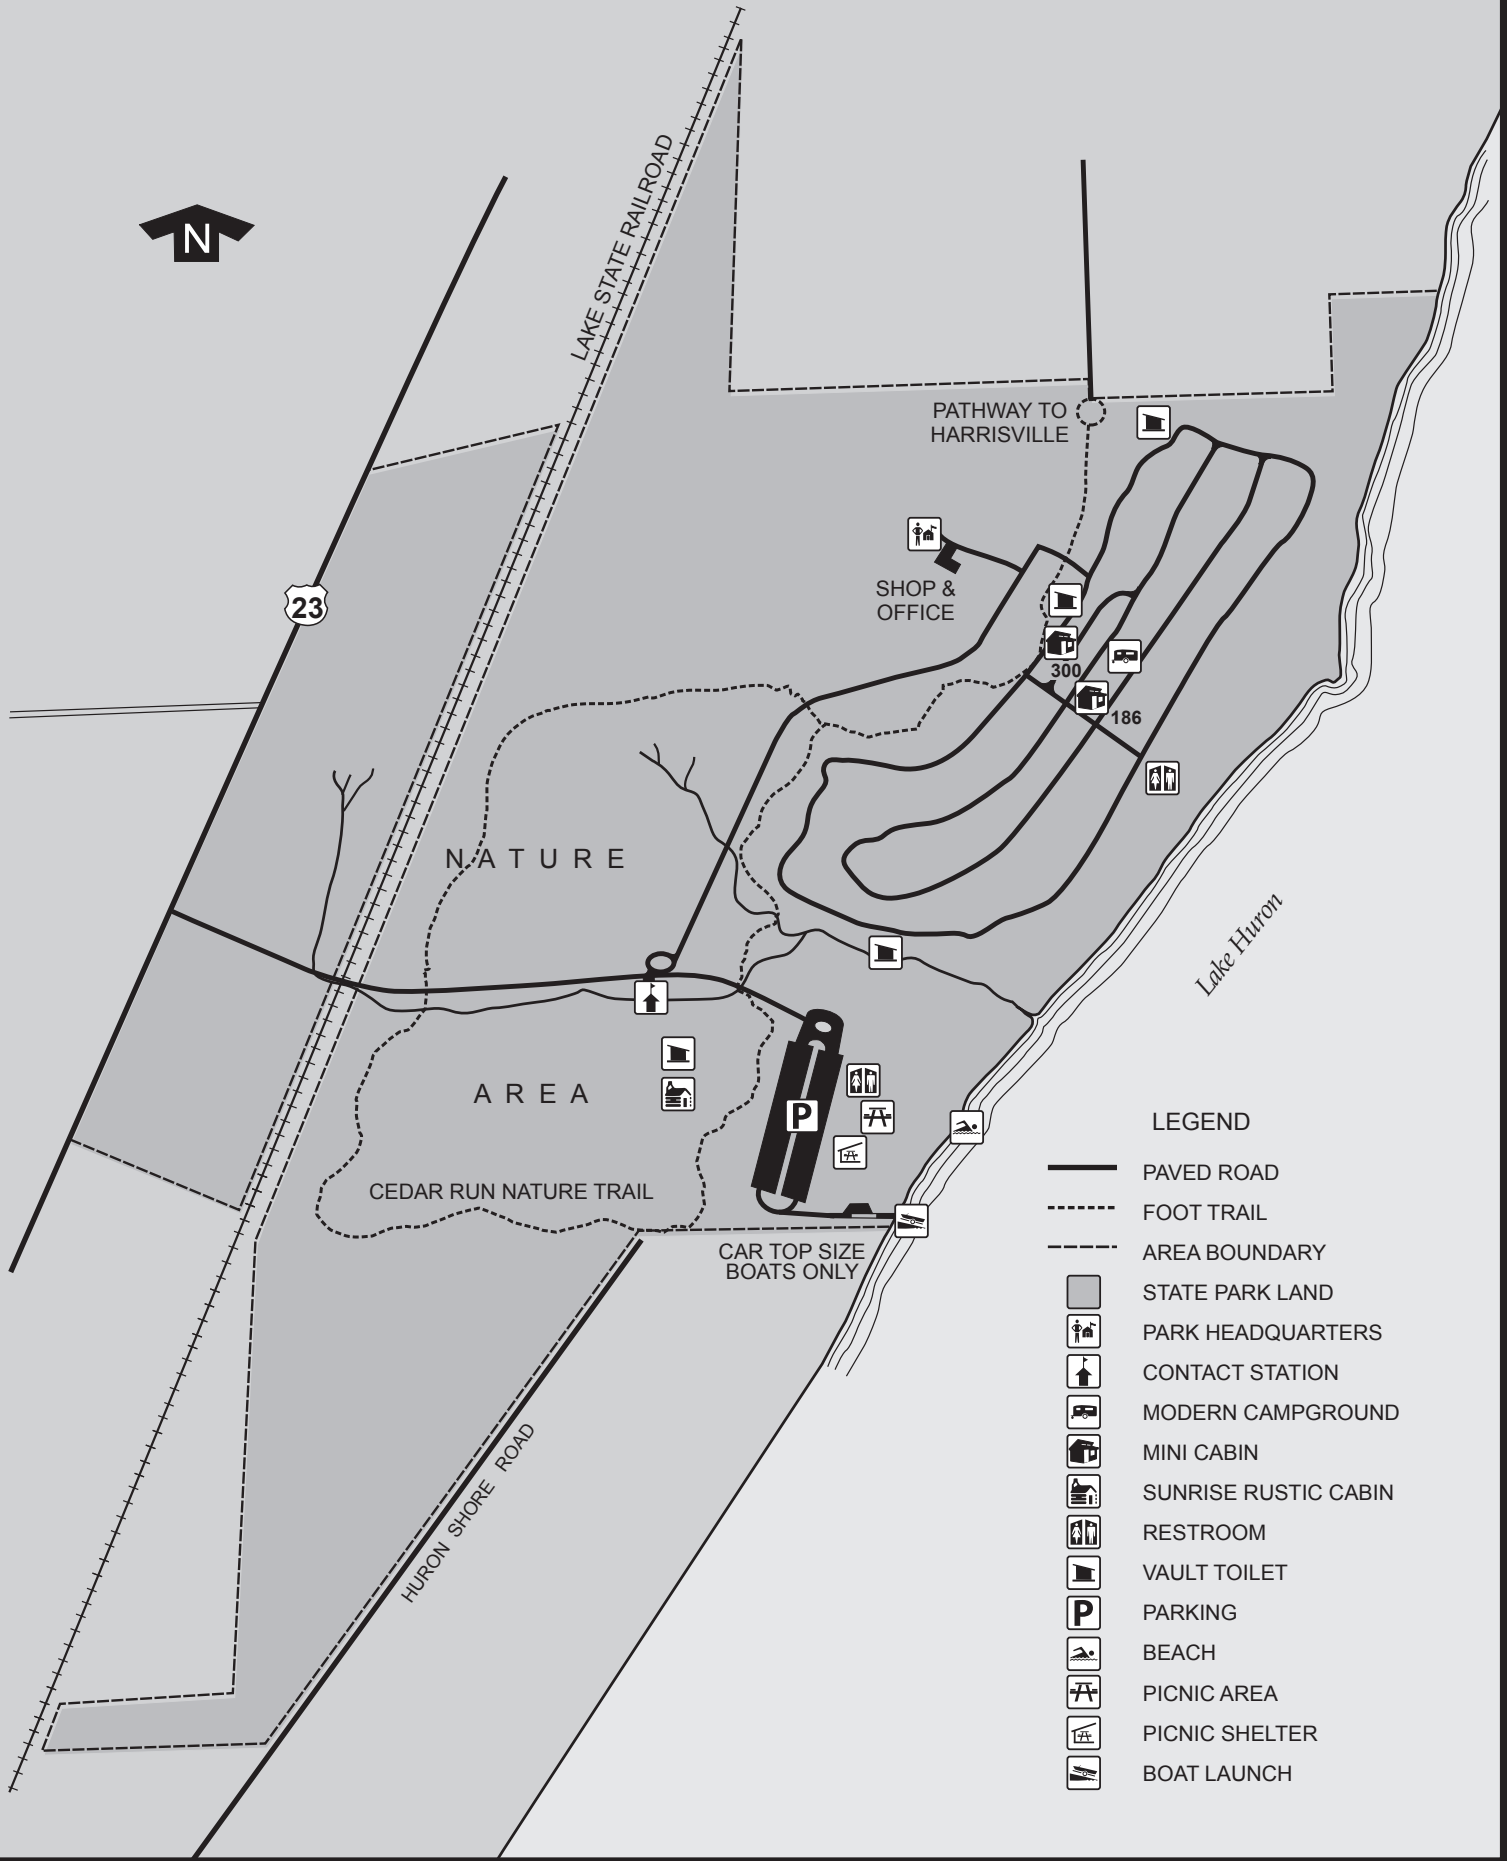

Harrisville State Park

PATHWAY TO HARRISVILLE

SHOP & OFFICE

NATURE

AREA

CEDAR RUN NATURE TRAIL

CAR TOP SIZE
BOATS ONLY

Lake Huron

23

- LEGEND**
- PAVED ROAD
 - FOOT TRAIL
 - AREA BOUNDARY
 - STATE PARK LAND
 - PARK HEADQUARTERS
 - CONTACT STATION
 - MODERN CAMPGROUND
 - MINI CABIN
 - SUNRISE RUSTIC CABIN
 - RESTROOM
 - VAULT TOILET
 - PARKING
 - BEACH
 - PICNIC AREA
 - PICNIC SHELTER
 - BOAT LAUNCH