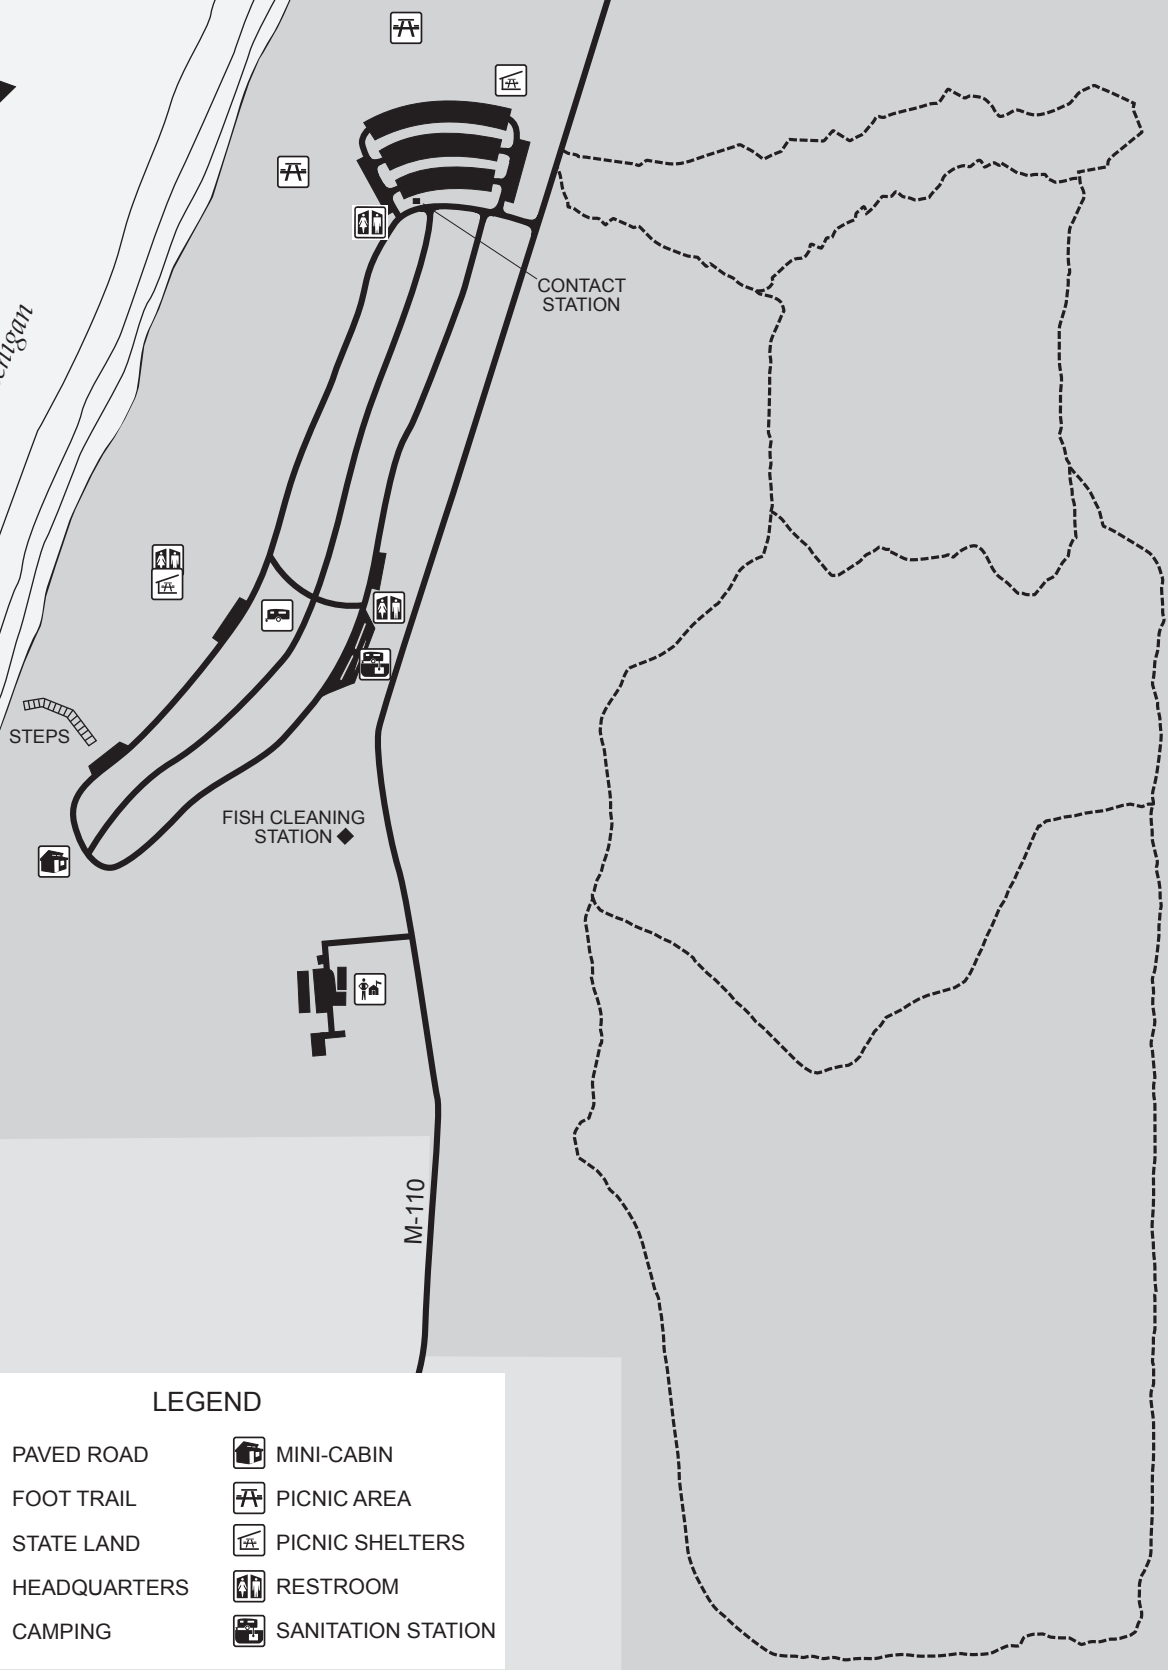

# Orchard Beach State Park

Lake Michigan

## LEGEND

- |              |                    |
|--------------|--------------------|
| PAVED ROAD   | MINI-CABIN         |
| FOOT TRAIL   | PICNIC AREA        |
| STATE LAND   | PICNIC SHELTERS    |
| HEADQUARTERS | RESTROOM           |
| CAMPING      | SANITATION STATION |