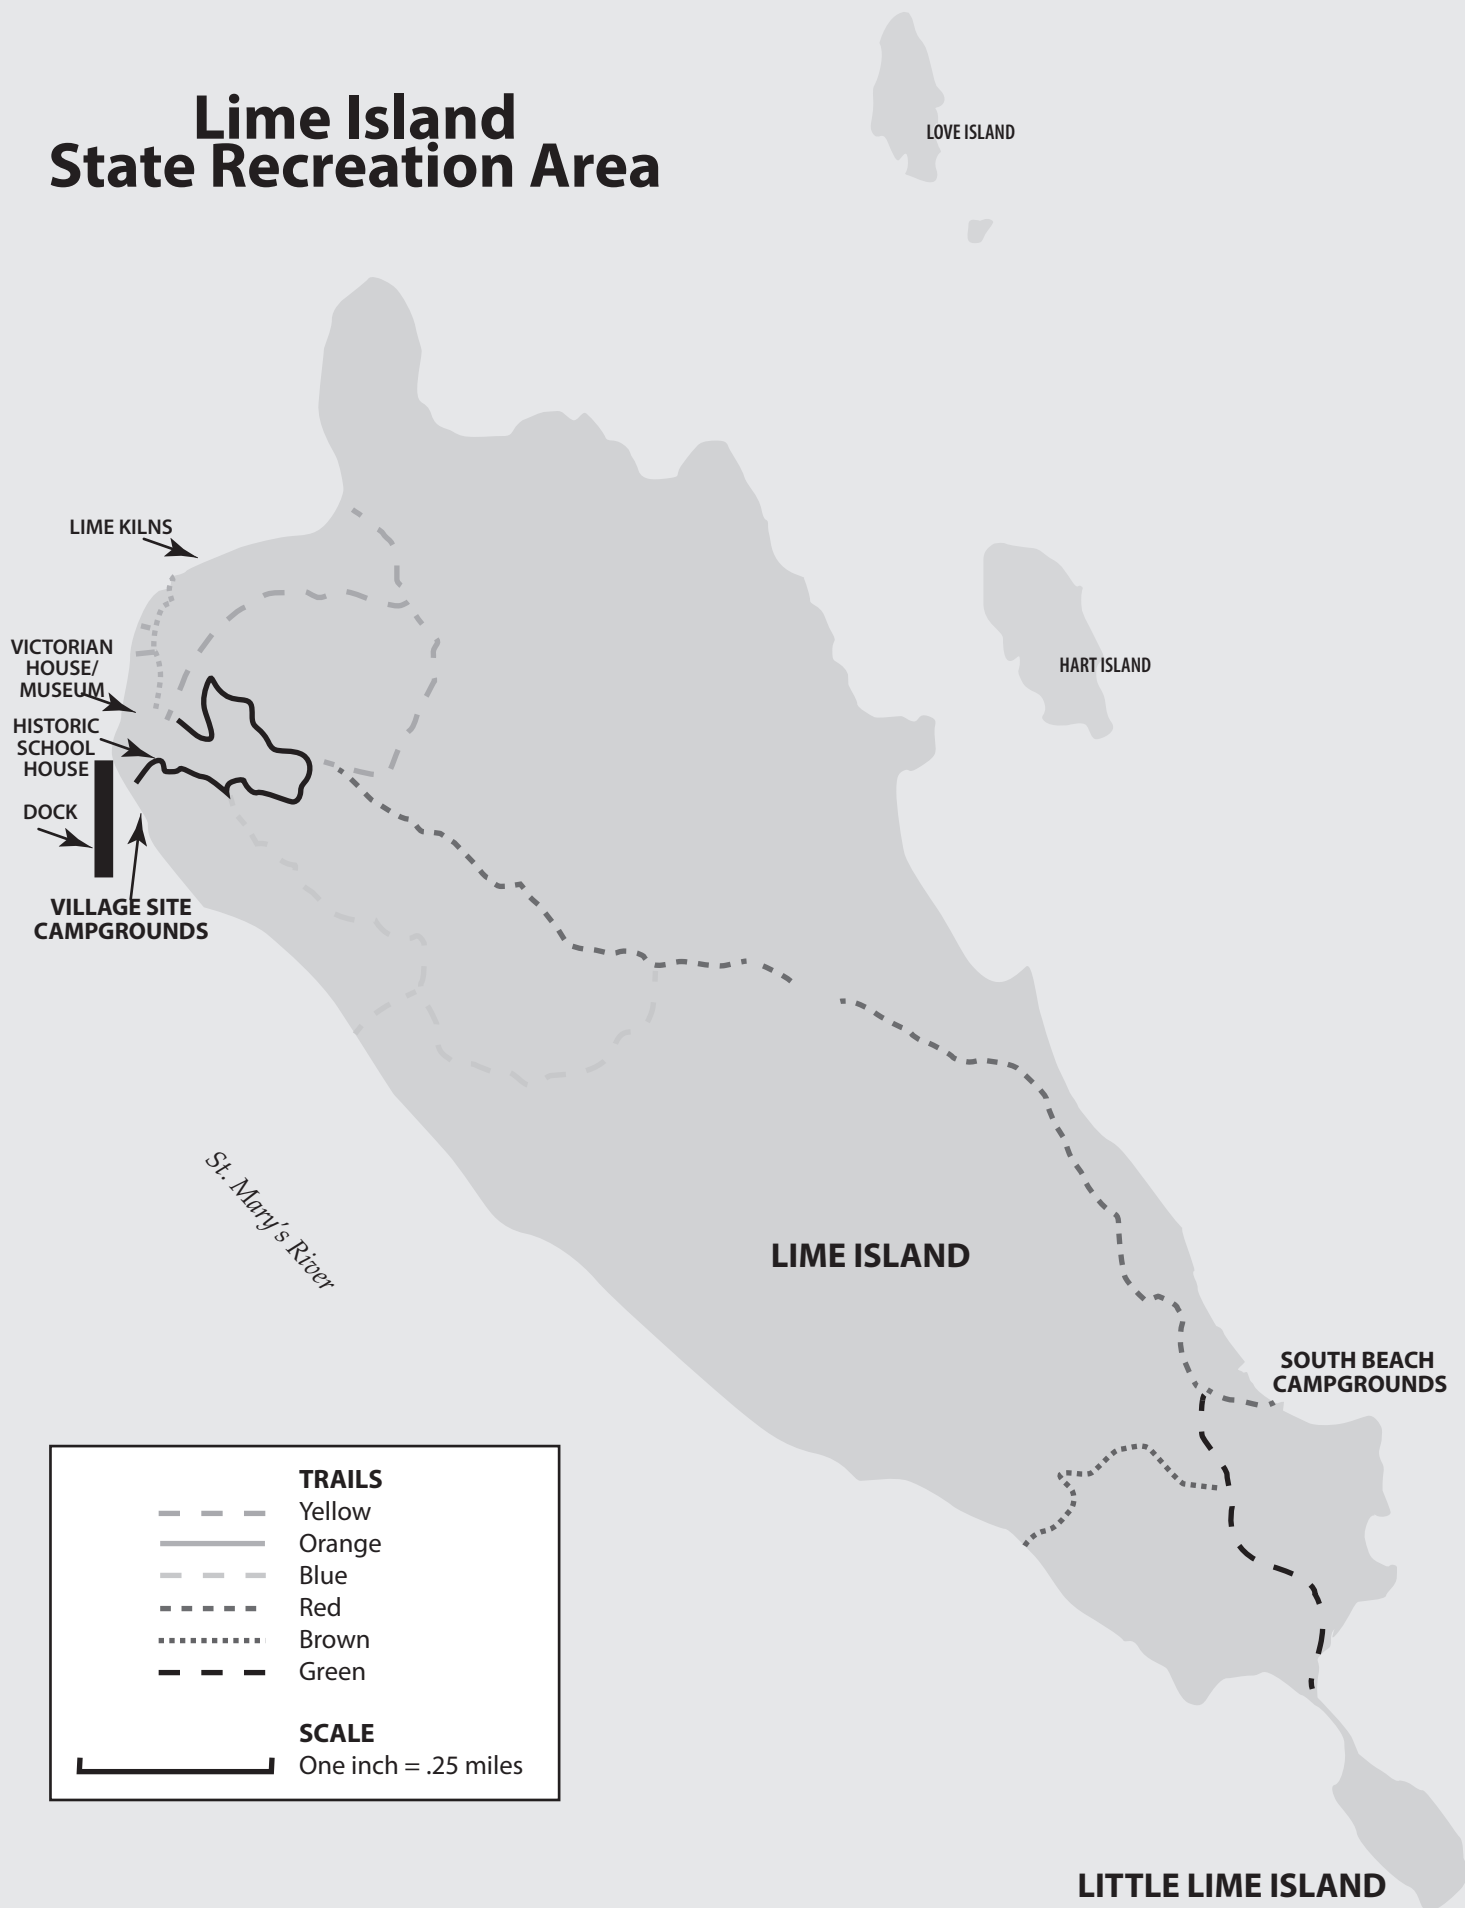

Lime Island State Recreation Area

LOVE ISLAND

HART ISLAND

LIME ISLAND

SOUTH BEACH CAMPGROUNDS

LITTLE LIME ISLAND

LIME KILNS

VICTORIAN HOUSE/MUSEUM

HISTORIC SCHOOL HOUSE

DOCK

VILLAGE SITE CAMPGROUNDS

St. Mary's River

TRAILS

- Yellow
- Orange
- - - Blue
- · - · Red
- Brown
- · - · Green

SCALE

One inch = .25 miles