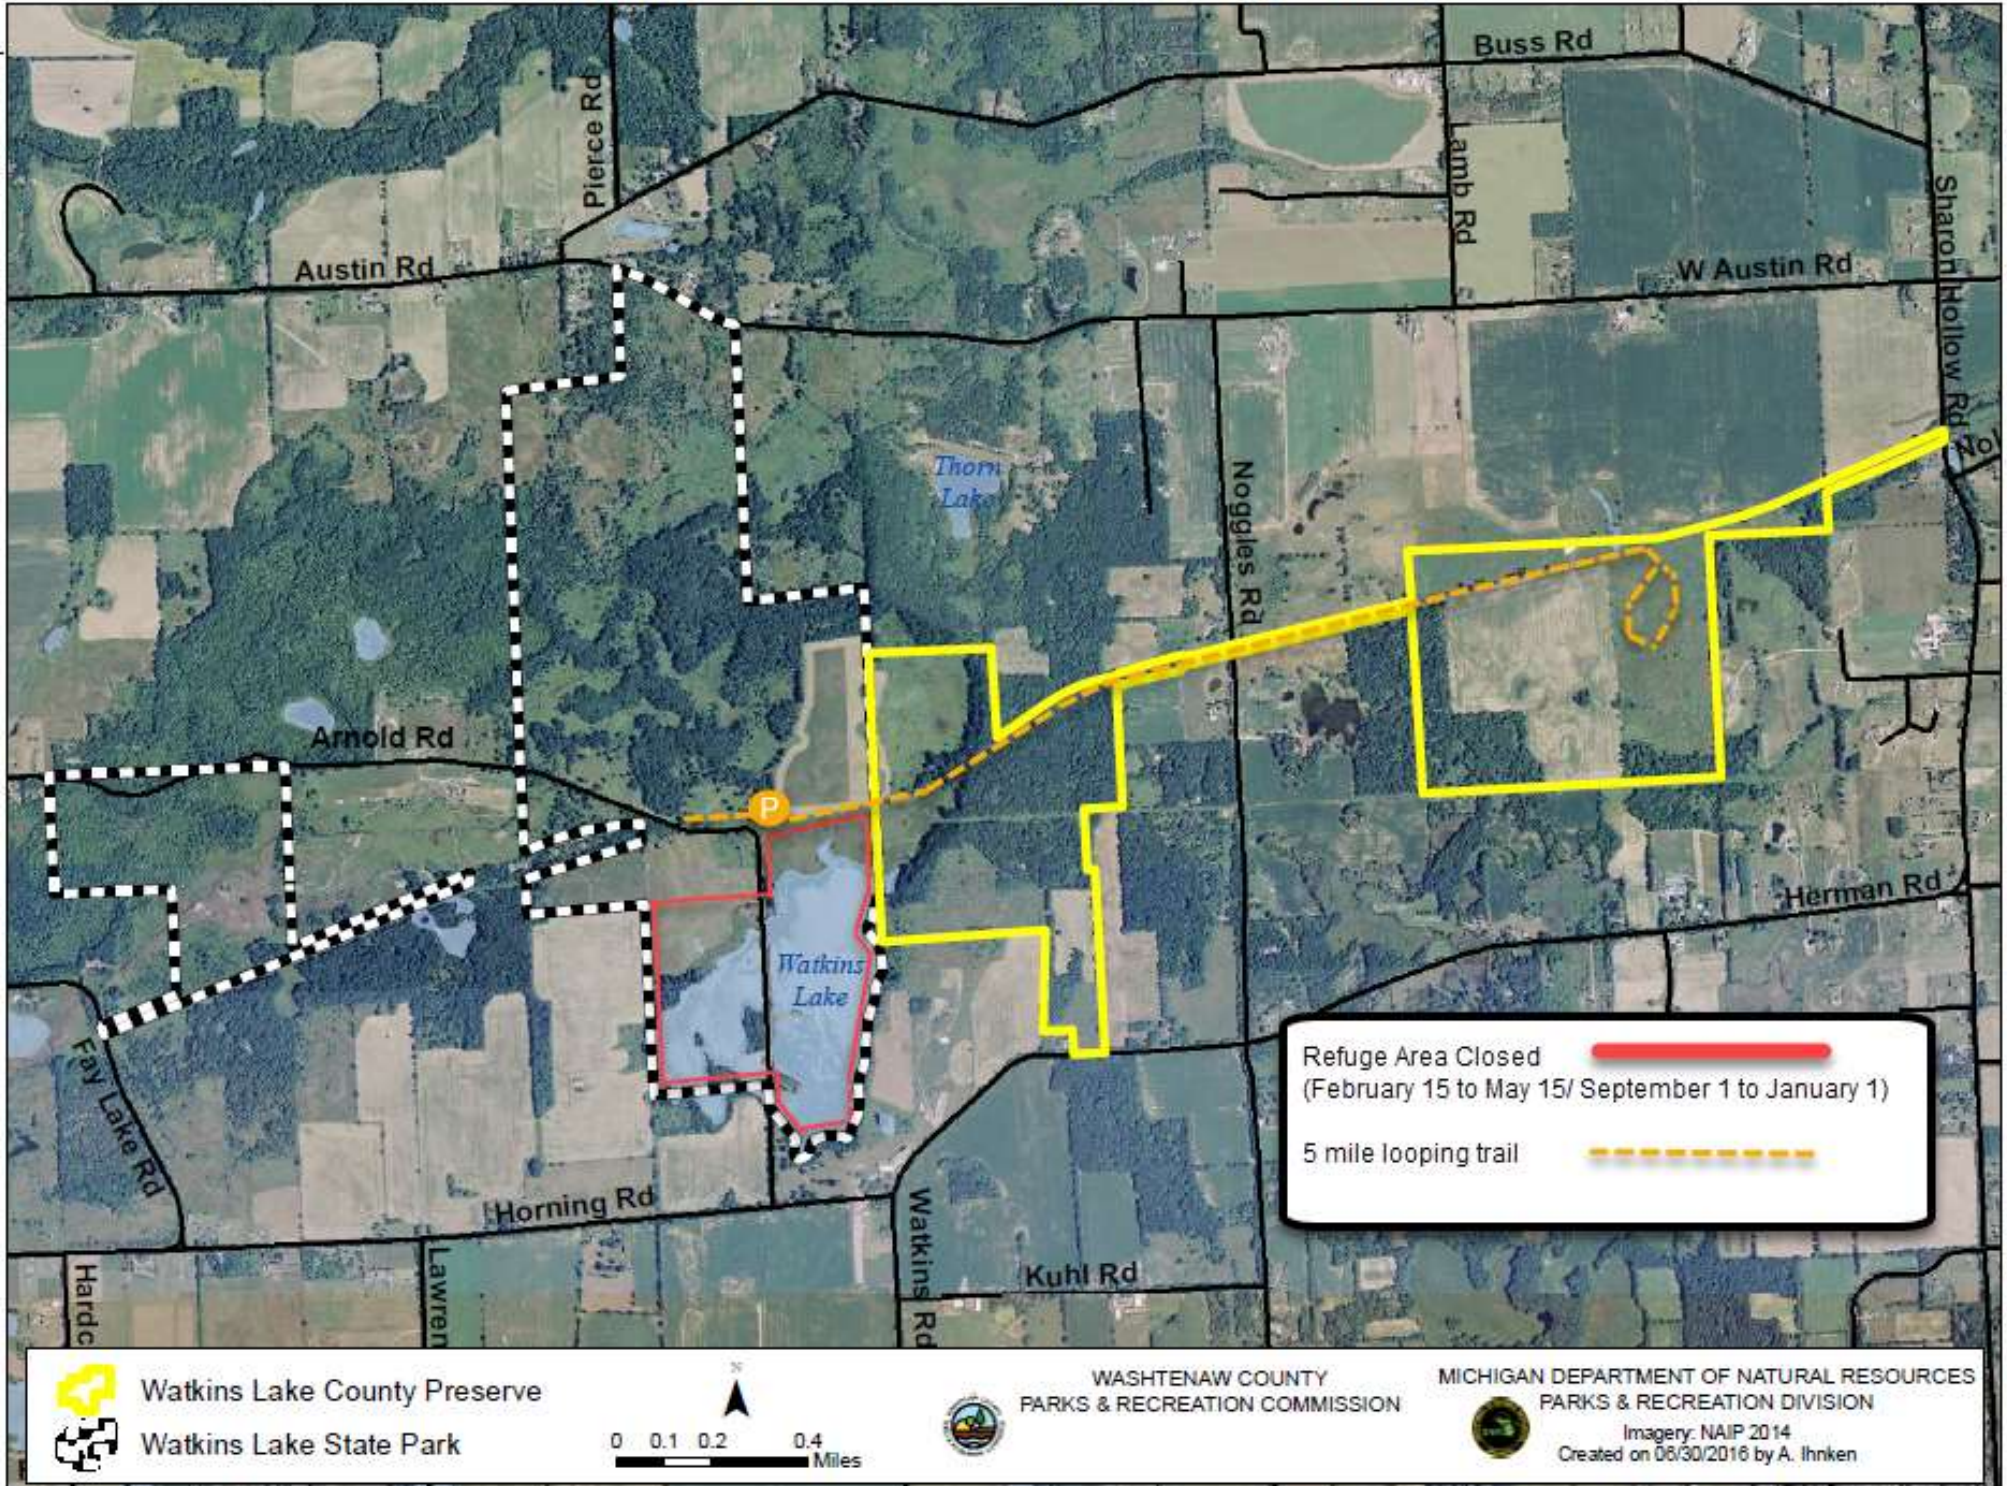

Watkins Lake State Park and County Preserve

Refuge Area Closed (February 15 to May 15/ September 1 to January 1)

5 mile looping trail

Watkins Lake County Preserve

Watkins Lake State Park

0 0.1 0.2 0.4 Miles